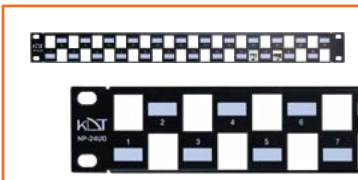

## 24 Port Metal Panel

Cable Type	CAT 6
Color	Black
Size	1U
Mod Jack Wiring	T568a / B Universal Wiring
Input Plug Type	RJ45 MALE
Keystone Type	UTP
Material	Metal
Mounting	Rack
Performance Rating	High
Product Fits Into	19-Inch Rack
Receptacle Type	RJ45 Female, 8P8c
Manufacturer	KDT
Installation	Launch From Rear
Panel Guidance	Equipped with rear cable guide to hold cables during maintenance

## 24 Port Metal Panel

Cable Type	CAT 6
Color	Black
Size	1U
Mod Jack Wiring	T568a / B Universal Wiring
Input Plug Type	RJ45 MALE
Keystone Type	UTP / STP
Material	Metal
Mounting	Rack
Performance Rating	High
Product Fits Into	19-Inch Rack
Receptacle Type	RJ45 Female, 8P8c
Manufacturer	KDT
Installation	Launch From Rear
Panel Guidance	Equipped with rear cable guide to hold cables during maintenance