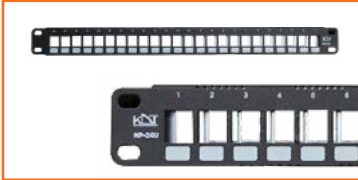

## NP-24U

## 24 Port Metal Panel

Cable Type	CAT 6
Color	Black
Size	1U
Mod Jack Wiring	T568a / B Universal Wiring
Input Plug Type	RJ45 MALE
Keystone Type	UTP
Material	Metal
Mounting	Rack
Performance Rating	High
Product Fits Into	19-Inch Rack
Receptacle Type	RJ45 Female, 8P8c
Manufacturer	KDT
Installation	Launch From Rear
Panel Guidance	Equipped with rear cable guide to hold cables during maintenance

## 24 Port Metal Panel

Cable Type	CAT 6
Color	Black
Size	1U
Mod Jack Wiring	T568a / B Universal Wiring
Input Plug Type	RJ45 MALE
Keystone Type	UTP / STP
Material	Metal
Mounting	Rack
Performance Rating	High
Product Fits Into	19-Inch Rack
Receptacle Type	RJ45 Female, 8P8c
Manufacturer	KDT
Installation	Launch From Rear
Panel Guidance	Equipped with rear cable guide to hold cables during maintenance