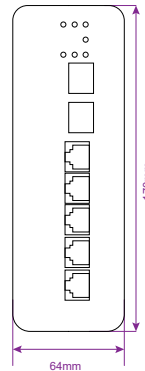

INDUSTRIAL FULL GIGABIT L2+ PoE SWITCH

Hi-PoE

3 years Platinum Guarantee

سه سال گارانتی پلاتینیوم بدون قید و شرط کی دی تی شامل:

• آبخوردگی، شکستگی، ضربه دیدگی، خسارت ناشی از صاعقه، زنگ زدگی، نوسانات برق و سایر اتفاقات و خدمات

سایر برتری‌ها:

- سخت افزار منحصر بفرد جهت پایداری در تمام شرایط
- اولین محصول ایرانی دارای نشان استاندارد CE اروپا
- قابلیت نصب دستگاه در تابلو (DIN-Rail)
- دارای گواهینامه ایزو ۹۰۰۱، ۱۰۰۰۲ و ۱۰۰۰۴
- بدنه با استفاده از رنگ های الکترواستاتیک
- بدنه تمام آلومینیوم

عملکردهای اصلی:

- دارای ۴ پورت PoE 1000/100/10
- دارای ۲ پورت 1000/100/10 UP-Link SFP
- نمایش وضعیت پورت ها از طریق LED
- ارسال برق از طریق شبکه تا ۲۵۰ متر
- دارای توان ۳۶۰ وات
- قابلیت برنامه ریزی دستگاه از طریق وب
- قابلیت برنامه ریزی از طریق پورت Console و Telnet

1403-S3

Interfaces	
Total Port	6 Ports
POE Output (Max)	360 Watt
POE Port Control	Realtek 8239B
Fast RJ45 POE Port	N/A
Gigabit RJ45 POE Port	4 Port Port 1 BT (Up to 90W) - Port 2~4 AT (Up to 30W)
Fast RJ45 Uplink Port	N/A
Gigabit RJ45 Uplink Port	N/A
Gigabit SFP Uplink Port	2
Combo Uplink Port	N/A
Network Performance	
Standard	IEEE802.3x, IEEE802.3u, IEEE802.3az, IEEE802.3ab, IEEE802.3af, IEEE802.3at (Up to 30Watt), IEEE802.3bt
Protocols	CSMA/CD
Router	N/A
Speed	Ethernet 10Mbps (half duplex), 20Mbps (full duplex); 10BASE-T: 14,880bps/port Fast Ethernet 100Mbps (half duplex), 200Mbps (full duplex); 100BASE-TX: 14,880bps/port Gigabit Ethernet 1000Mbps (half duplex), 2000Mbps (full duplex); 1000BASE-TX: 1488000bps/port
Cabling	10Base-TX: Cat 5 or above (250m) POE=250M 100Base-TX: Cat 6 UTP(120m) POE=250M 1000Base-TX: Cat 6 UTP or above (100m) POE=250M
Bandwidth	12Gb Internal Bandwidth
MAC Table	64Kb
Auto MDI-MDIX	Yes All Ports
Console	Yes - Web & RS232 Layer2 Management (Telnet / SSH/ CLI)
Transfer Pattern	Store & Forward
Hardware	
Processore Type	Realtek Industrial Type

LED Panel	POE Activity, Data Activity, Redundant Activity, Power Activity
Main Board	Double Layer
Case	Aluminium Case
Mounting	DIN-Rail
Security	Port Security, Access IP List, SSH & HTTPS Login, IEE 802.1 X MAB (MAC Authentication Bypass) / Radius Server Authentication
PD'S	
IP Camera	Yes
IP Phone	Yes
(+)/2/1,(-)/6/3	Yes
General	
Protection Rating	IP51
Web Language	English
Dimension	170*145*64 mm
Weight	980 g
Storage Temp	-50°C ~ +130°C / 10% ~ 90% RH
Operation Temp	-40°C ~ +110°C / 10% ~ 90% RH
Radiation Electromagnetic	EN55016
Power Supply	
Power	DUAL Input - Redundant 48-54V - 2.5A
Redundant	Yes
LED Power	Yes
Power Cable	N/A
Guarantee	
Product Guarantee	3 Years Platinum Guarantee
MTBF	100K hrs min. MIL-HDBK-217F (25°)