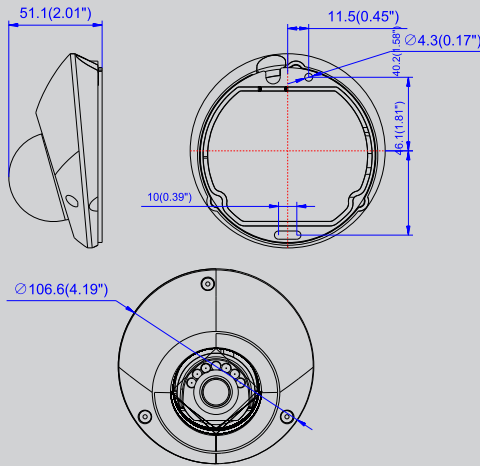

2020-Q2

Key Feature / Smart Function

شرایط گارانتی:

- پنج سال گارانتی طلایی بدون قید و شرط کی دی تی
- ۶ سال ضمانت پایداری کیفیت تصویر
- آبخوردگی، شکستگی، ضربه دیدگی، خسارت ناشی از صاعقه، زنگ زدگی، نوسانات برق و سایر اتفاقات و صدمات شامل گارانتی است.

سایر برتری ها:

- پشتیبانی از میکرو SD با ظرفیت 256GB
- بدنه ضد آب و گرد و غبار با درجه IP67
- **شیشه با پوشش Nano Technology**
- سرور انتقال تصویر در ایران
- پشتیبانی از H.264+ / H.265+
- پشتیبانی از ONVIF ورژن 2.6
- قابلیت دید در شب هوشمند
- قابلیت WDR, BLC, HLC, Defog

قابلیت های هوشمند:

- عبور از خط
- فنس مجازی
- ورود به منطقه
- خروج از منطقه
- گم شدن اشیاء
- اضافه شدن اشیاء
- تردد شمار افراد
- تشخیص چهره
- تشخیص حرکت
- تشخیص حرکت سریع افراد
- تشخیص پوشاندن دوربین
- تشخیص تغییر زاویه دوربین
- تشخیص پارک غیر مجاز خودرو
- تشخیص پرسه زنی افراد
- تشخیص صدای غیر عادی
- تشخیص عدم فکوس لنز
- تشخیص تجمع افراد

Specification / KI-D35XL50F

Camera

Image Sensor	5MP Starlight (Sony-Japan) Cmos Sensor (1/2.8")
CPU	Dual-Core ARM Cortex-A7@900MHz
Lens	2.8mm Fixed Lens - (3.6mm Optional)*
Resolution	2592*1944 (5MP)
Available IR Range	35~40M Smart IR SMD Lumileds (Philips) Technology
D/N Filter	IR Cut Filter Switch (ICR)
Min Illumination	Color: 0.003 Lux(AGC on) - B/W: 0.0 Lux(IR on)
Angle of View	H-FOV: 96°-(81°)* , V-FOV: 79°-(64°)* , D-FOV: 110°-(95°)*
StarLight View	Yes-Color

Picture Adjust

Picture Function	120db WDR, DWDR, BLC, HLC, Defog, ROI
Shutter Speed	Manual (1/3 ~ 1/10.000), Auto
Image Parameter Control	Off, On, Timing (Adjust 0 ~ 255)
D/N Control	Timing, Auto, Color on, Color off
Image Parameter	Saturation, Brightness, Contrast, Sharpness, Hue

Video / Audio